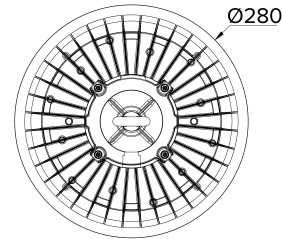

DIMENSIONS

120W

ACCESSORIES

Description	Product Code
Microwave Motion Sensor	SKYLUX-G5/EV-MS
Skylux120w-g5 60-degree Lens	SKYLUX120W-G5-60L
Skylux120w-g5 90-degree Lens	SKYLUX120W-G5-90L
Sensor Remote Controller	HIGHBAY-REMOTE
Surface Mount Bracket	SKYLUXG4-BRKT
DALI Converter	HBAY-DALI-CONV