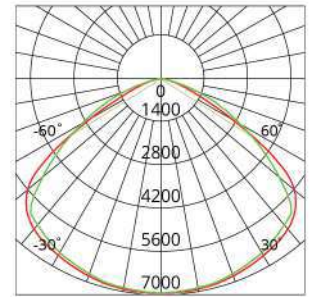

APPLICATIONS

Warehouse, Storage Facilities,
Manufacturing Facilities, Cool Rooms,
General Industrial

PHOTOMETRIC DIAGRAM

Unit: cd
— C0/180 115.6deg
— C90/270 115.0deg

KEY INFORMATION

Power	70 W 100 W 120 W
Lumen Output	14,228 / 14,604 / 14,076 lm 17,500 / 18,163 / 17,347 lm 20,222 / 21,357 / 20,209 lm
Mounting Type	Suspended
Dimming Type	0-10V Dimmable
Body Colour	Black
IP Rating	IP65
IK Rating	IK08
Operating Ambient Temp.	-30 to 50°C
Connection Type	1.5m Rubber Flex & Plug
Driver	Integral
Warranty	5 yrs

PHOTOMETRIC

Efficacy	180 / 187 / 179 lm/W 174 / 186 / 174 lm/W 169 / 184 / 170 lm/W
CCT	4000 / 5000 / 5700 K
CRI	> 80
SDCM	< 5
UGR	< 32
Beam Angle	120°
Projected Lifespan	>100,000hrs @ Ta 50°C (L70)

ELECTRICAL