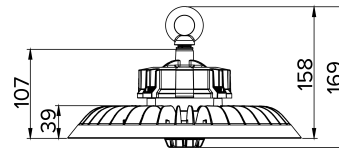

DIMENSIONS

120W

ACCESSORIES

Description	Product Code
Microwave Motion Sensor	SKYLUX-G5/EV-MS
Skylux120w-g5 60-degree Lens	SKYLUX120W-G5-60L
Skylux120w-g5 90-degree Lens	SKYLUX120W-G5-90L
Sensor Remote Controller	HIGHBAY-REMOTE
Surface Mount Bracket	SKYLUXG4-BRKT
DALI Converter	HBAY-DALI-CONV